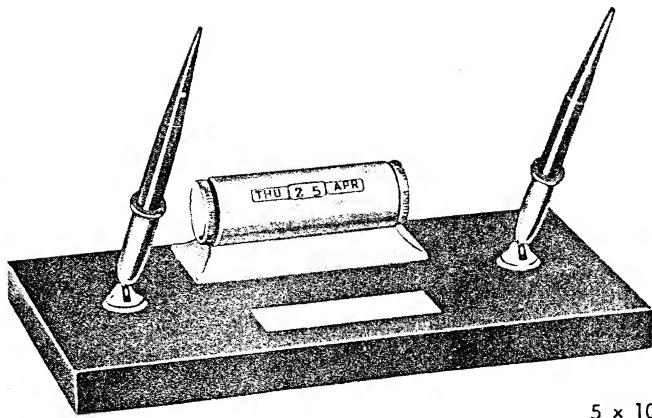

SHEAFFER'S NEW DESK SET LINE

5 x 10"

5501J

JET CRYSTAL

With (2) 121SKD White Dot Pens $55.00

With 5SKD Pen, pencil or ballpoint (any two) 40.00
(Includes No. 586 Perpetual Calendar)